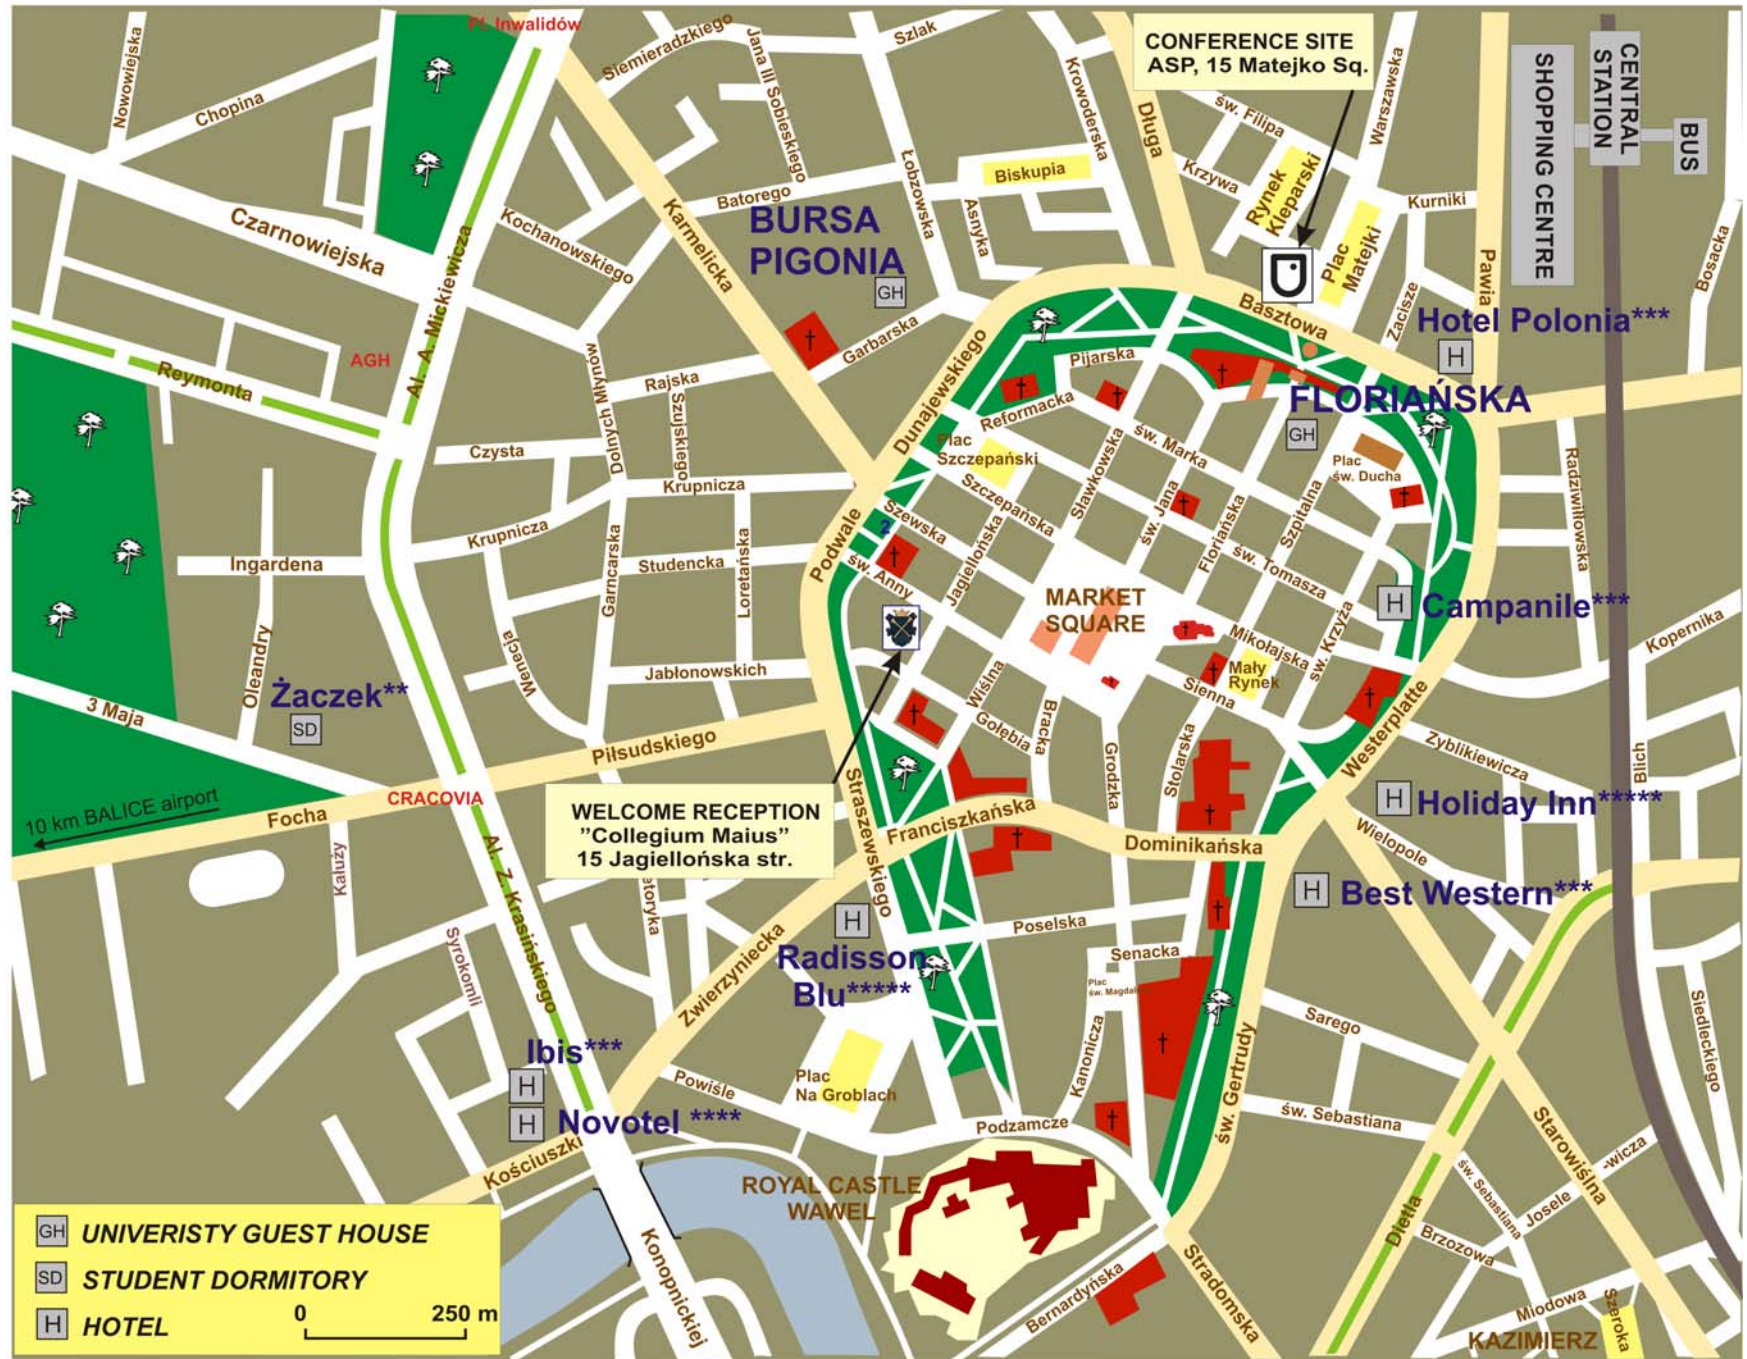

WORKSHOP SITE
Faculty of Conservation
27-29 Lea str.
15 min. walking distance

Ibis* and Ibis Budget***
5 min. walking distance

GH UNIVERISTY GUEST HOUSE
SD STUDENT DORMITORY
H HOTEL

0 250 m